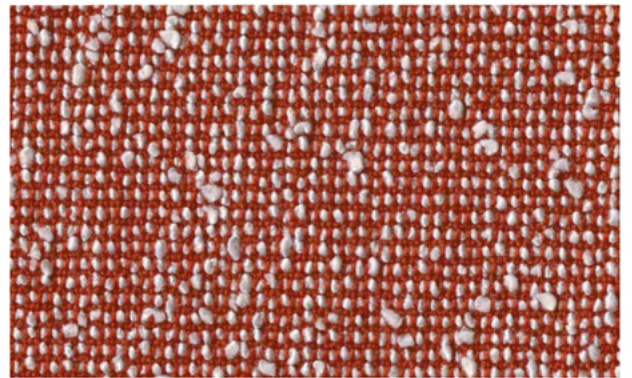

# Sustainable Ecotone

Nordic SET35

Pika SET13

Arctic SET22

Moose SET34

Veldt SET11

Boreal SET14

Abyss SET33

Forest SET101

Colours are indicative only. Please refer to fabric swatch for accurate colour.