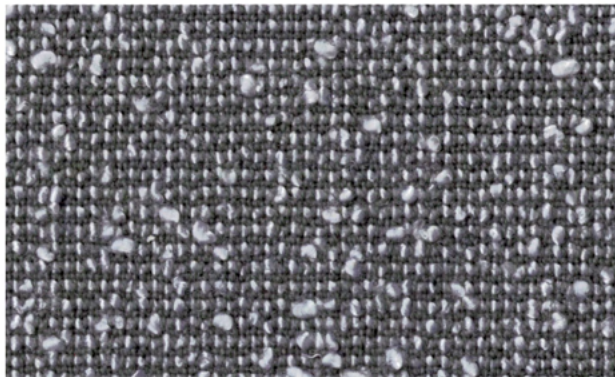

# Sustainable Ecotone

Nordic SET35

Pika SET13

Arctic SET22

Moose SET34

Veldt SET11

Boreal SET14

Abyss SET33

Forest SET101

Colours are indicative only. Please refer to fabric swatch for accurate colour.